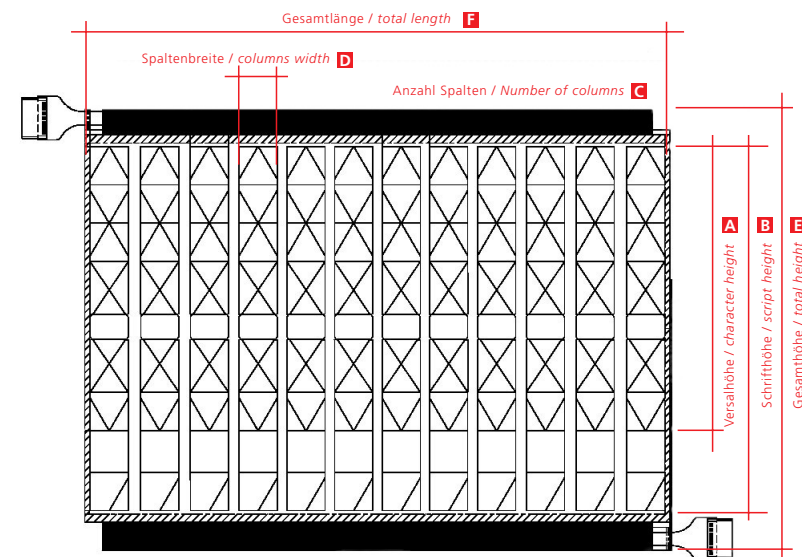

MUSTERMASSBILD / EXAMPLE OUTLINE DRAWING